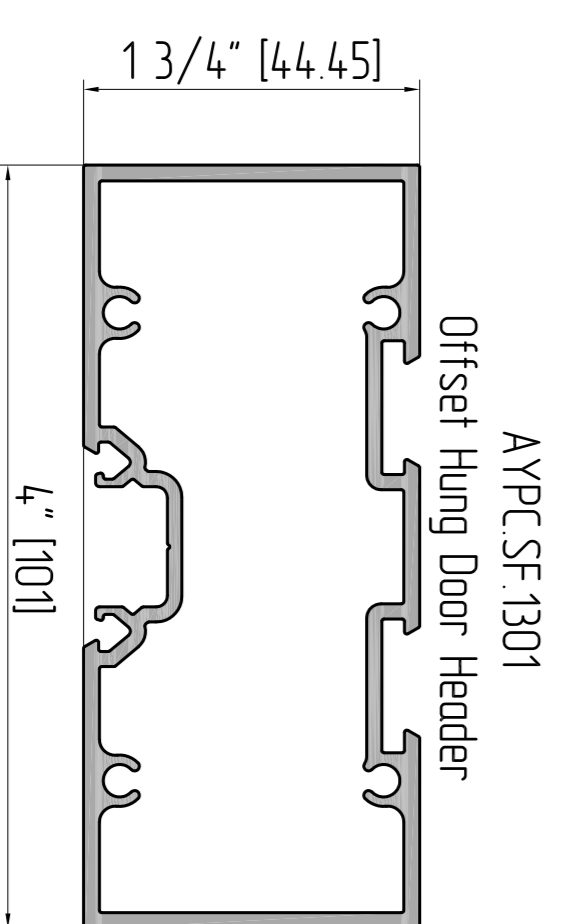

Frame

Leaf

Frame profiles

Frame fillers

Glass stops

Misc profiles

AYP.C.SF.14.01
Subsill

Frame fillers

AYP.C.SF.3107

Narrow Stile Adjustable Astragal-Stile

AYP.C.SF.3110

Narrow Stile Radius Meeting Stile

AYP.C.SF.3202

Narrow Stile Bottom Rail and Medium Stile Top Rail 3-3/16"

Glass stops

AYP.C.SF.3402

Glass Stop Door 1" IGU

Misc profiles