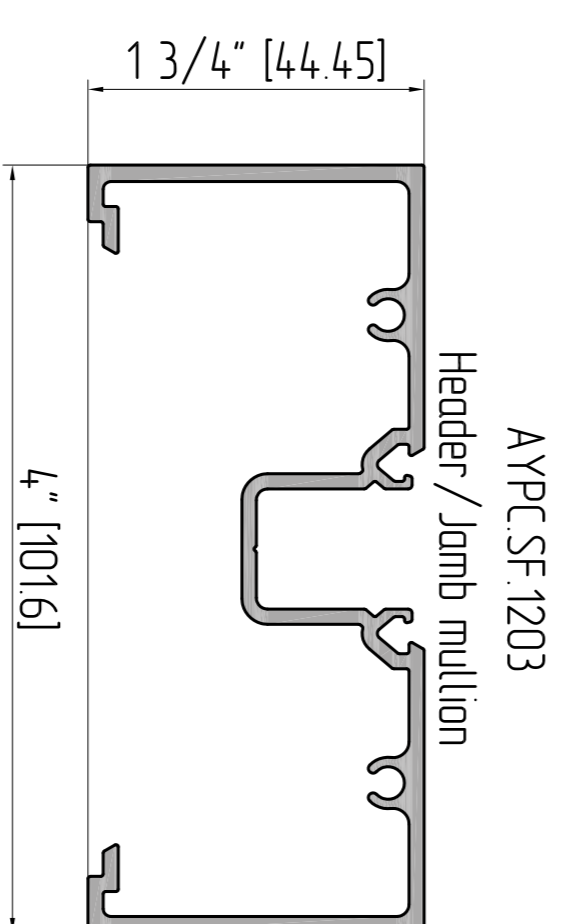

Frame

Leaf

Frame profiles

Frame fillers

Glass stops

Misc profiles

AYP.C.SF.14.01
Subsill

Frame fillers

AYP.C.SF.3107

Narrow Stile Adjustable Astragal-Stile

AYP.C.SF.3110

Narrow Stile Radius Meeting Stile

AYP.C.SF.3202

Narrow Stile Bottom Rail and Medium Stile Top Rail 3-3/16"

Glass stops

AYP.C.SF.3402

Glass Stop Door 1" IGU

Misc profiles