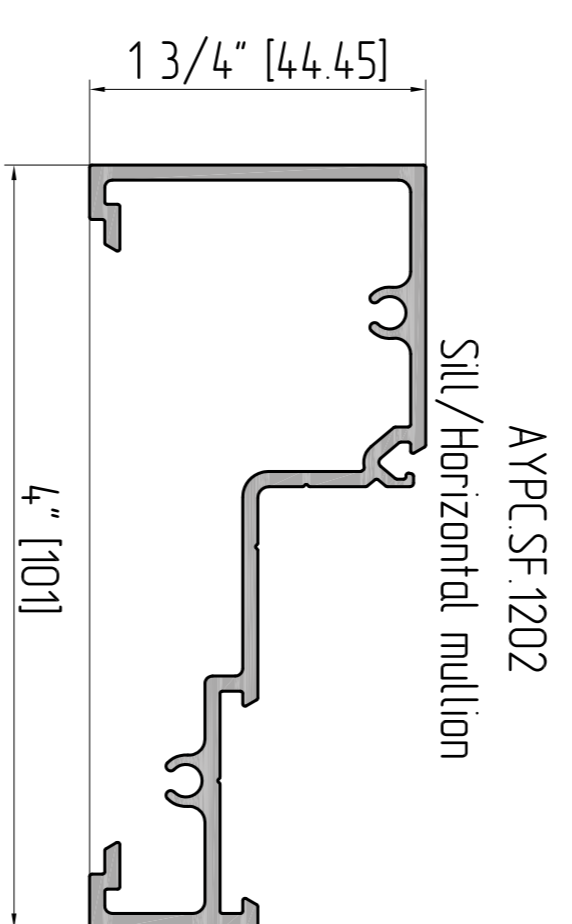

Frame

Leaf

Frame profiles

Frame fillers

Glass stops

Misc profiles

AYP.C.SF.14.01
Subsill

Frame fillers

AYP.C.SF.3107

Narrow Stile Adjustable Astragal-Stile

AYP.C.SF.3110

Narrow Stile Radius Meeting Stile

AYP.C.SF.3202

Narrow Stile Bottom Rail and Medium Stile Top Rail 3-3/16"

Glass stops

AYP.C.SF.3402

Glass Stop Door 1" IGU

Misc profiles