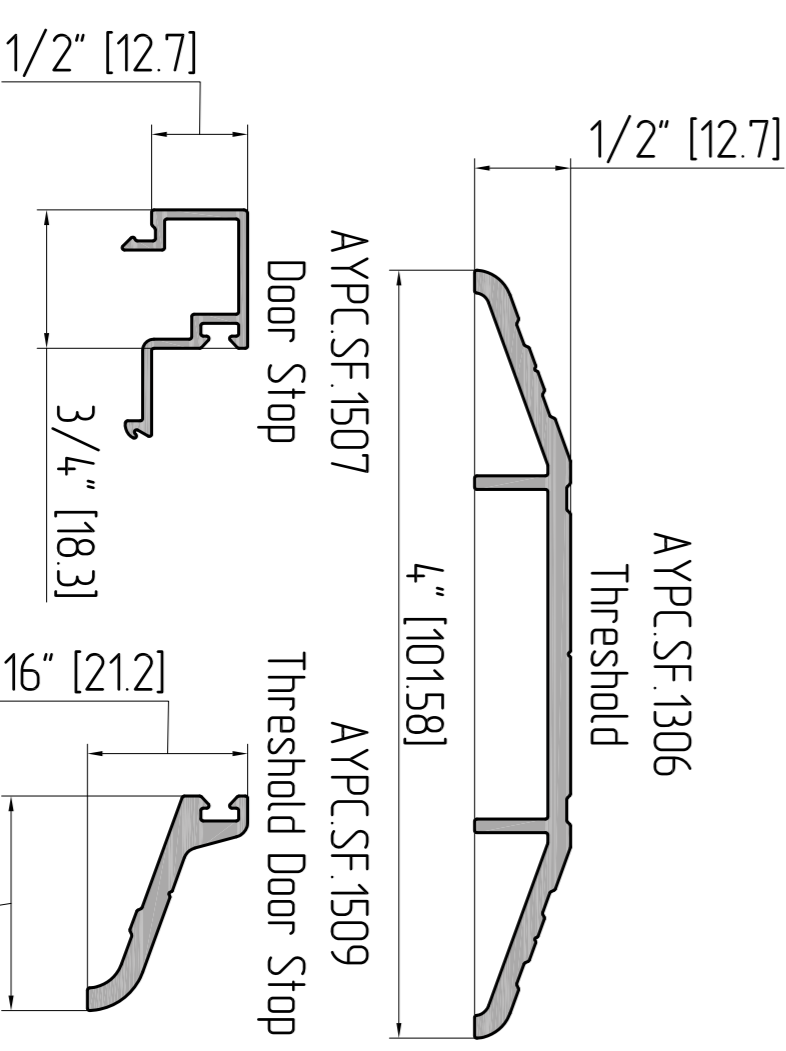

Frame

Leaf

Frame profiles

Frame fillers

Glass stops

Misc profiles

AYP.C.SF.14.01
Subsill

Frame fillers

AYP.C.SF.3107

Narrow Stile Adjustable Astragal-Stile

AYP.C.SF.3110

Narrow Stile Radius Meeting Stile

AYP.C.SF.3202

Narrow Stile Bottom Rail and Medium Stile Top Rail 3-3/16"

Glass stops

AYP.C.SF.3402

Glass Stop Door 1" IGU

Misc profiles