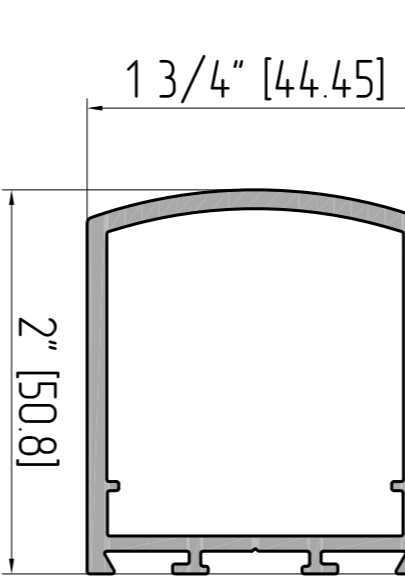

Frame

Leaf

Frame profiles

Frame fillers

Glass stops

Misc profiles

AYP.C.SF.14.01
Subsill

Frame fillers

AYP.C.SF.3107

Narrow Stile Adjustable Astragal-Stile

AYP.C.SF.3110

Narrow Stile Radius Meeting Stile

AYP.C.SF.3202

Narrow Stile Bottom Rail and Medium Stile Top Rail 3-3/16"

Glass stops

AYP.C.SF.3402