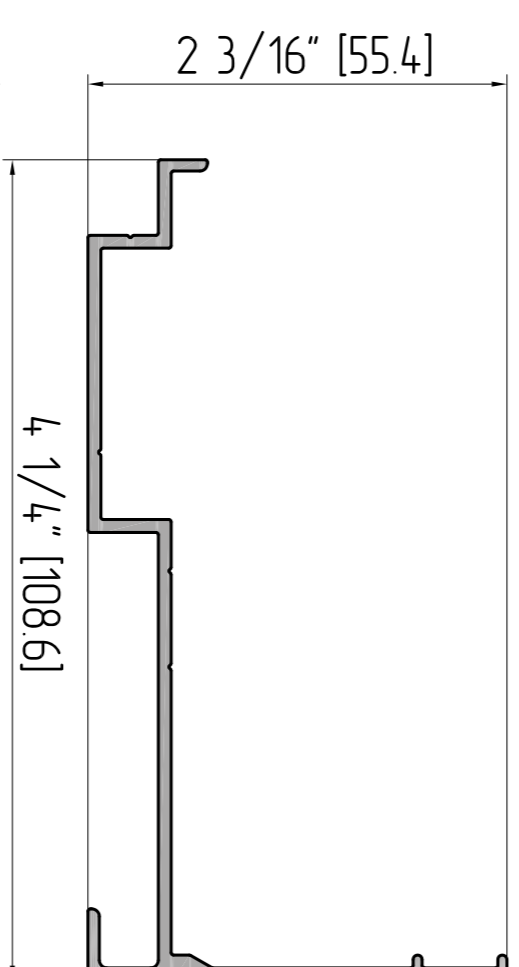

Frame

Leaf

Frame profiles

Frame fillers

Glass stops

Misc profiles

AYP.C.SF.14.01
Subsill

Frame fillers

AYP.C.SF.3107

Narrow Stile Adjustable Astragal-Stile

AYP.C.SF.3110

Narrow Stile Radius Meeting Stile

AYP.C.SF.3202

Narrow Stile Bottom Rail and Medium Stile Top Rail 3-3/16"

Glass stops

AYP.C.SF.3402