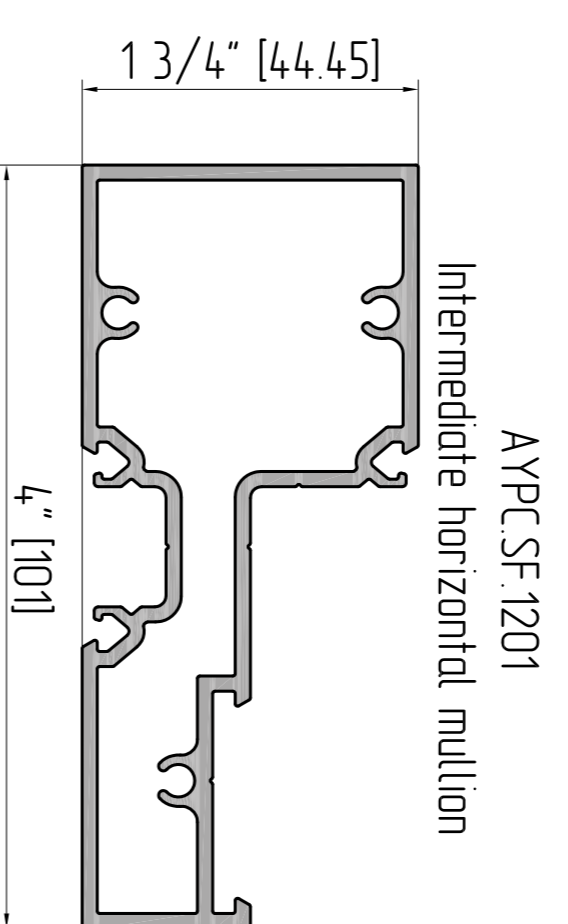

Frame

Leaf

Frame profiles

Frame fillers

Glass stops

Misc profiles

AYP.C.SF.14.01
Subsill

Frame fillers

AYP.C.SF.3107

Narrow Stile Adjustable Astragal-Stile

AYP.C.SF.3110

Narrow Stile Radius Meeting Stile

AYP.C.SF.3202

Narrow Stile Bottom Rail and Medium Stile Top Rail 3-3/16"

Glass stops

AYP.C.SF.3402

Glass Stop Door 1" IGU

Misc profiles