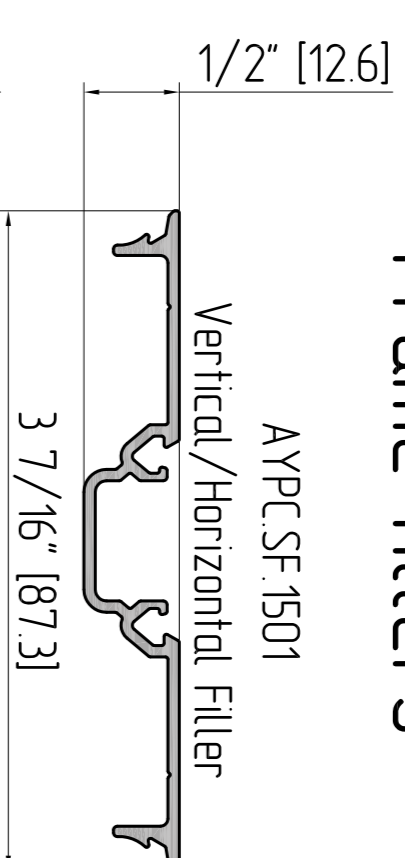

Frame

Leaf

Frame profiles

Frame fillers

Glass stops

Misc profiles

AYP.C.SF.14.01
Subsill

Frame fillers

AYP.C.SF.3107

Narrow Stile Adjustable Astragal-Stile

AYP.C.SF.3110

Narrow Stile Radius Meeting Stile

AYP.C.SF.3202

Narrow Stile Bottom Rail and Medium Stile Top Rail 3-3/16"

Glass stops

AYP.C.SF.3402