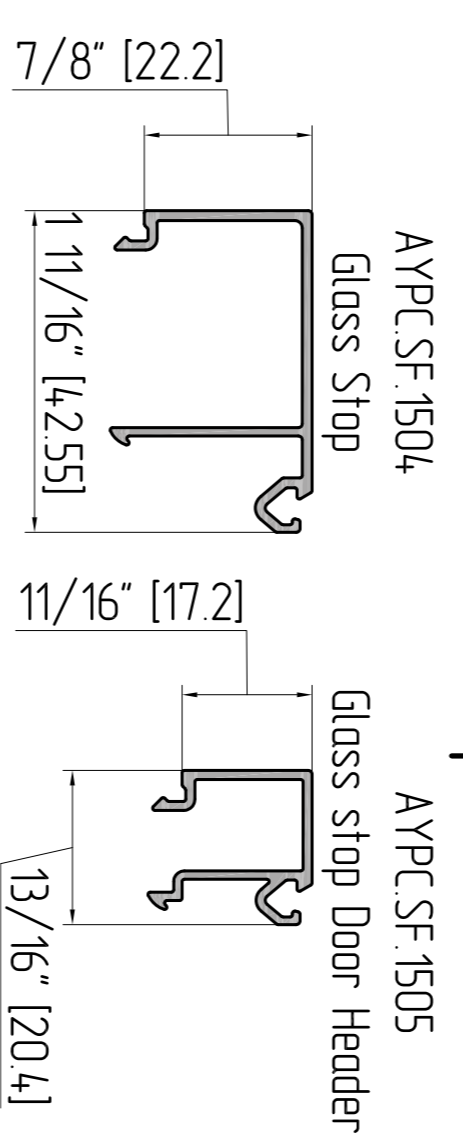

Frame

Leaf

Frame profiles

Frame fillers

Glass stops

Misc profiles

AYP.C.SF.14.01
Subsill

Frame fillers

AYP.C.SF.3107

Narrow Stile Adjustable Astragal-Stile

AYP.C.SF.3110

Narrow Stile Radius Meeting Stile

AYP.C.SF.3202

Narrow Stile Bottom Rail and Medium Stile Top Rail 3-3/16"

Glass stops

AYP.C.SF.3402

Glass Stop Door 1" IGU

Misc profiles