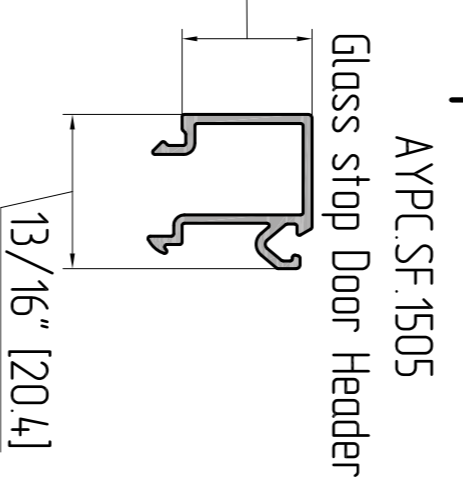

Frame

Leaf

Frame profiles

Frame fillers

Glass stops

Misc profiles

AYP.C.SF.14.01
Subsill

Frame fillers

AYP.C.SF.3107

Narrow Stile Adjustable Astragal-Stile

AYP.C.SF.3110

Narrow Stile Radius Meeting Stile

AYP.C.SF.3202

Narrow Stile Bottom Rail and Medium Stile Top Rail 3-3/16"

Glass stops

AYP.C.SF.3402