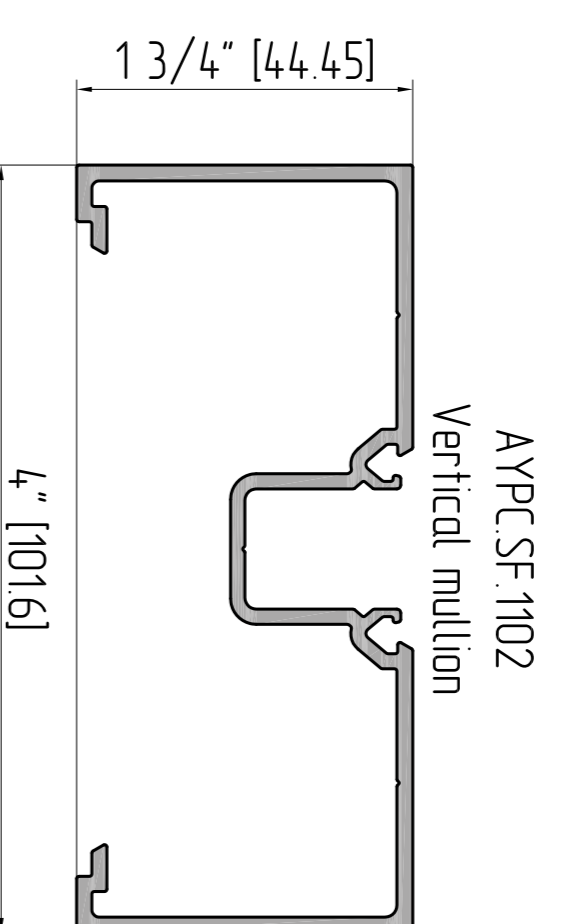

Frame

Leaf

Frame profiles

Frame fillers

Glass stops

Misc profiles

AYP.C.SF.14.01
Subsill

Frame fillers

AYP.C.SF.3107

Narrow Stile Adjustable Astragal-Stile

AYP.C.SF.3110

Narrow Stile Radius Meeting Stile

AYP.C.SF.3202

Narrow Stile Bottom Rail and Medium Stile Top Rail 3-3/16"

Glass stops

AYP.C.SF.3402

Glass Stop Door 1" IGU

Misc profiles