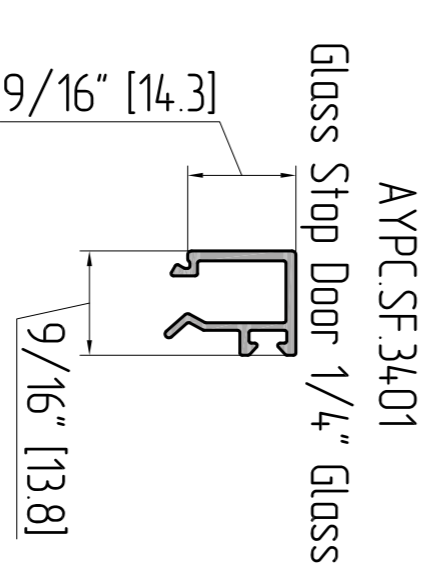

AYP.C.SF.3107

Narrow Stile Adjustable Astragal-Stile

AYP.C.SF.3110

Narrow Stile Radius Meeting Stile

AYP.C.SF.3202

Narrow Stile Bottom Rail and Medium Stile Top Rail 3-3/16"

Glass stops

AYP.C.SF.3402