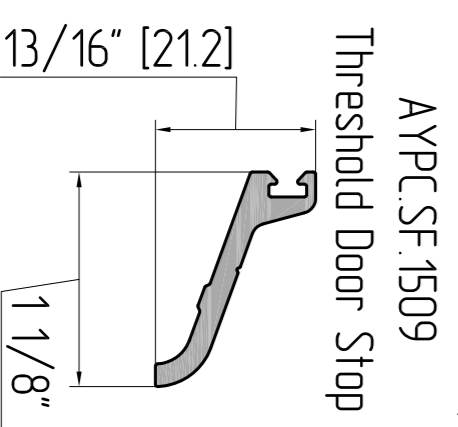

Frame

Leaf

Frame profiles

Frame fillers

Glass stops

Misc profiles

AYP.C.SF.14.01
Subsill

Frame fillers

AYP.C.SF.3107

Narrow Stile Adjustable Astragal-Stile

AYP.C.SF.3110

Narrow Stile Radius Meeting Stile

AYP.C.SF.3202

Narrow Stile Bottom Rail and Medium Stile Top Rail 3-3/16"

Glass stops

AYP.C.SF.3402