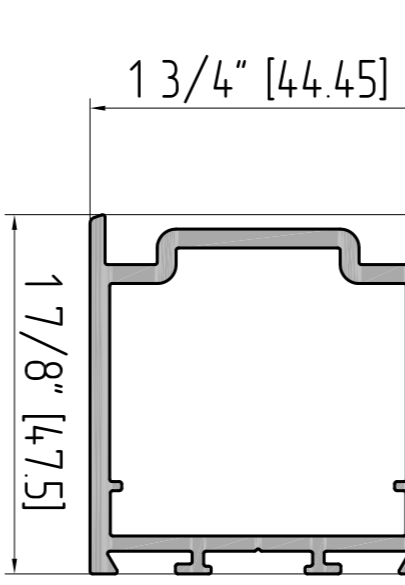

Frame

Leaf

Frame profiles

Frame fillers

Glass stops

Misc profiles

AYP.C.SF.14.01
Subsill

Frame fillers

AYP.C.SF.3107

Narrow Stile Adjustable Astragal-Stile

AYP.C.SF.3110

Narrow Stile Radius Meeting Stile

AYP.C.SF.3202

Narrow Stile Bottom Rail and Medium Stile Top Rail 3-3/16"

Glass stops

AYP.C.SF.3402