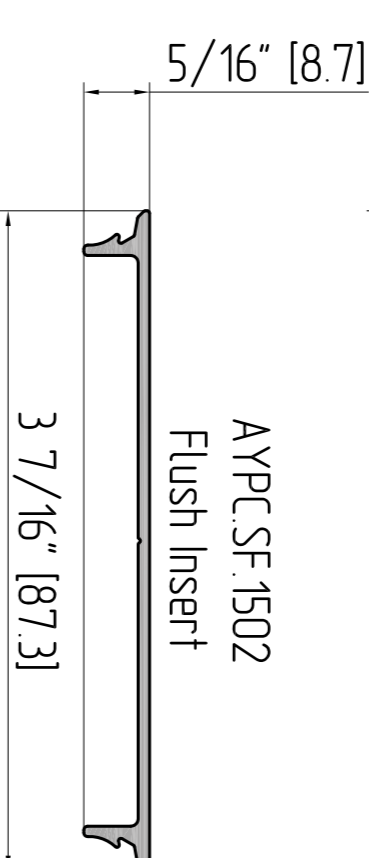

Frame

Leaf

Frame profiles

Frame fillers

Glass stops

Misc profiles

AYP.C.SF.14.01
Subsill

Frame fillers

AYP.C.SF.3107

Narrow Stile Adjustable Astragal-Stile

AYP.C.SF.3110

Narrow Stile Radius Meeting Stile

AYP.C.SF.3202

Narrow Stile Bottom Rail and Medium Stile Top Rail 3-3/16"

Glass stops

AYP.C.SF.3402