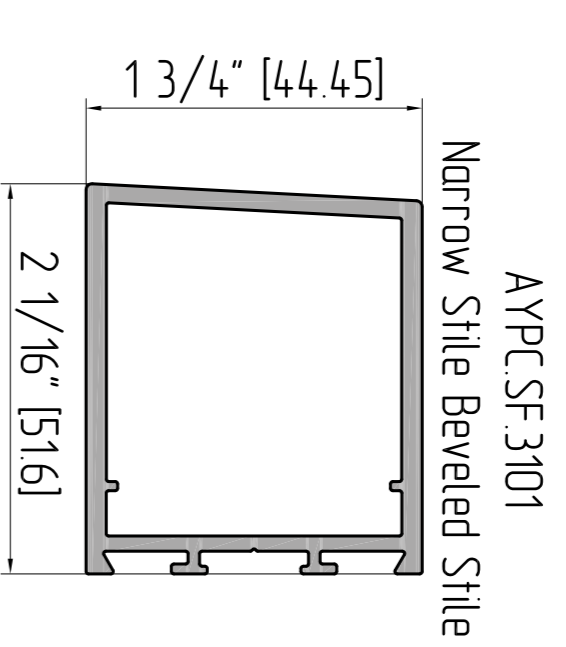

Frame

Leaf

Frame profiles

Frame fillers

Glass stops

Misc profiles

AYP.C.SF.14.01
Subsill

Frame fillers

AYP.C.SF.3107

Narrow Stile Adjustable Astragal-Stile

AYP.C.SF.3110

Narrow Stile Radius Meeting Stile

AYP.C.SF.3202

Narrow Stile Bottom Rail and Medium Stile Top Rail 3-3/16"

Glass stops

AYP.C.SF.3402