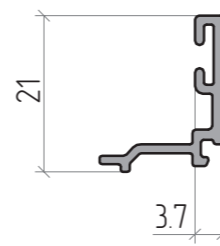

AYPC.BF73.0604

Glazing bead
for 44 mm TGU