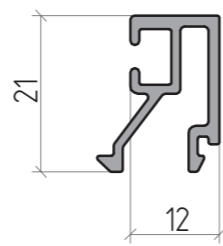

AYPC.BF73.0603

Glazing bead
for 35 mm DGU