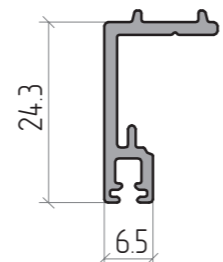

AYPC.BF73.0603

Glazing bead
for 35 mm DGU

AYPC.BF73.0604

Glazing bead
for 44 mm TGU

AYPC.BF73.0801

Swing door lock
adaptor

AYPC.BF73.0802

Lock keep
adaptor

AYPC.BF73.0803

Sash extension

AYPC.BF73.0804

Swing door
rebate

AYPC.BF73.0805

Adjustable jamb
rebate

DBE-004

Low level cill/threshold