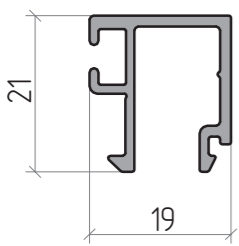

AYPC.BF73.0601

Glazing bead
for 28 mm DGU