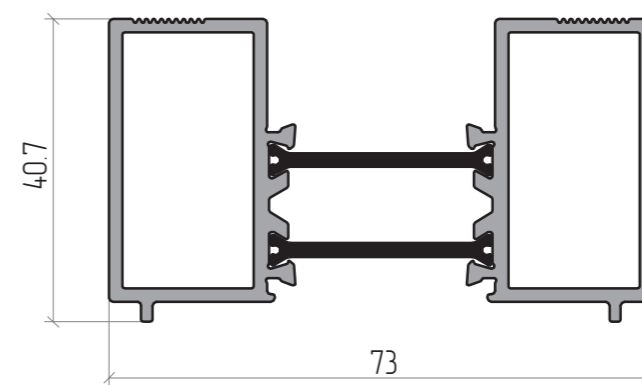

AYPC.BF73.0503

Trickle vent

AYPC.BF73.0601

Glazing bead
for 28 mm DGU

AYPC.BF73.0602

Glazing bead
for 32 mm DGU

AYPC.BF73.0603

Glazing bead
for 35 mm DGU

AYPC.BF73.0604

Glazing bead
for 44 mm TGU

AYPC.BF73.0801

Swing door lock
adaptor

AYPC.BF73.0802

Lock keep
adaptor

AYPC.BF73.0803

Sash extension

AYPC.BF73.0804

Swing door
rebate

AYPC.BF73.0805

Adjustable jamb
rebate