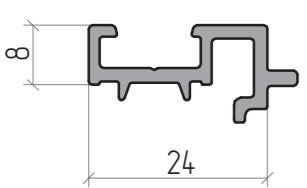

AYPC.BF73.0603

Glazing bead
for 35 mm DGU

AYPC.BF73.0604

Glazing bead
for 44 mm TGU

AYPC.BF73.0801

Swing door lock
adaptor

AYPC.BF73.0802

Lock keep
adaptor

AYPC.BF73.0803

Sash extension

AYPC.BF73.0804

Swing door
rebate

AYPC.BF73.0805

Adjustable jamb
rebate

DBE-004

Low level cill/threshold