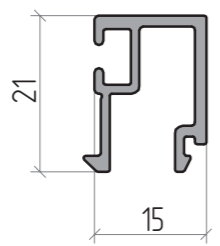

AYPC.BF73.0602

Glazing bead
for 32 mm DGU