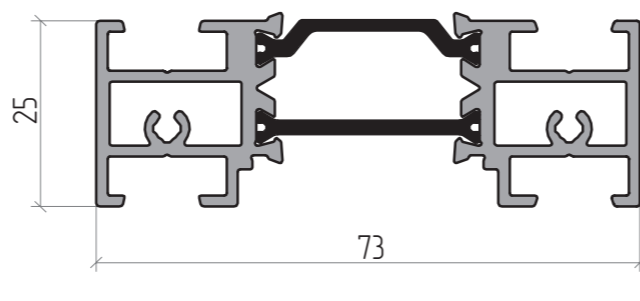

AYPC.BF73.0502

Sliding post/mullion/extension